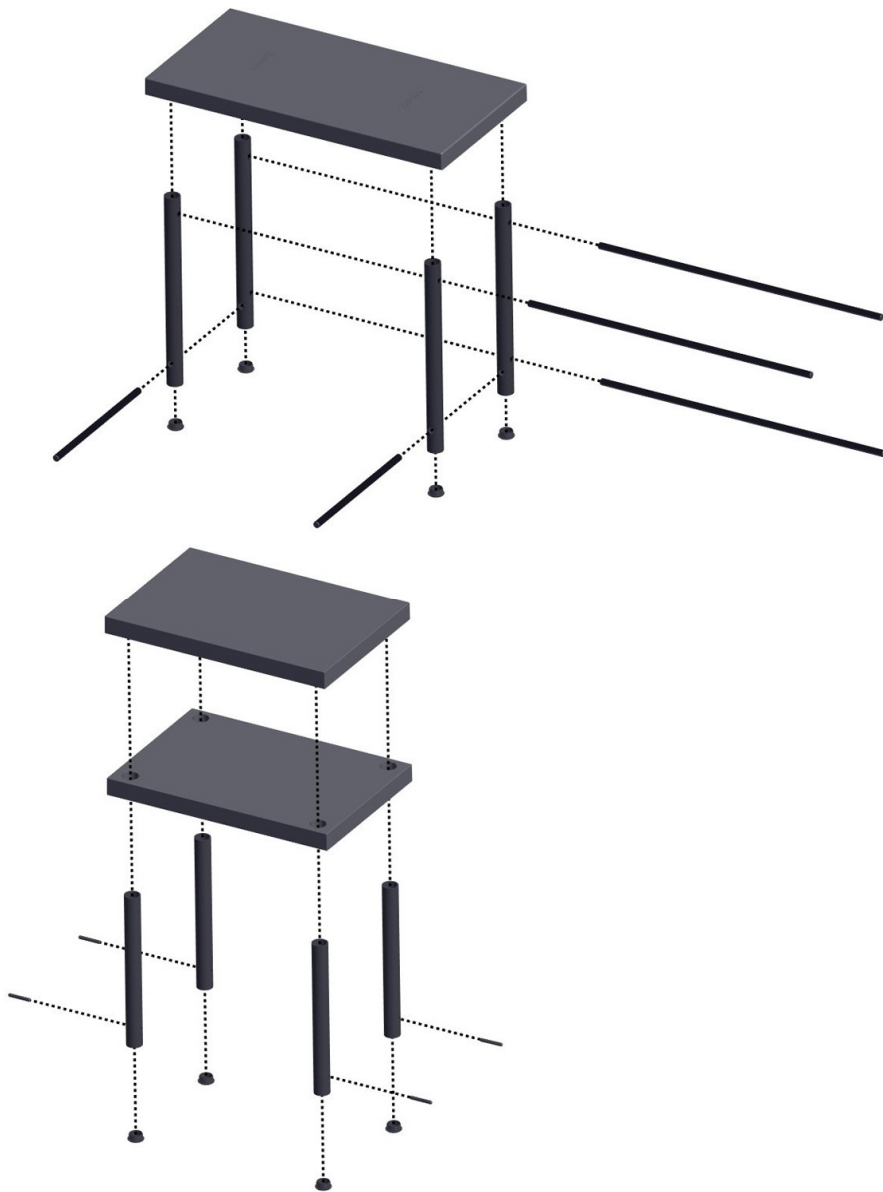

Exploded View

Items List

(1x) 48" x 24" Panel

(1x) 36" x 24" Panel

(1x) 36" x 24" Panel (4 holes)

(2x) 30 inch Legs With 2 Holes
(2x) 30 inch Legs With 3 Holes
(4x) 24 inch Legs With 1 Hole

(3x) Round Metal Bars – 45 3/8"
(2x) Round Metal Bars – 23 1/8"

(8x) Plastic Leg Caps

(4x) Pins