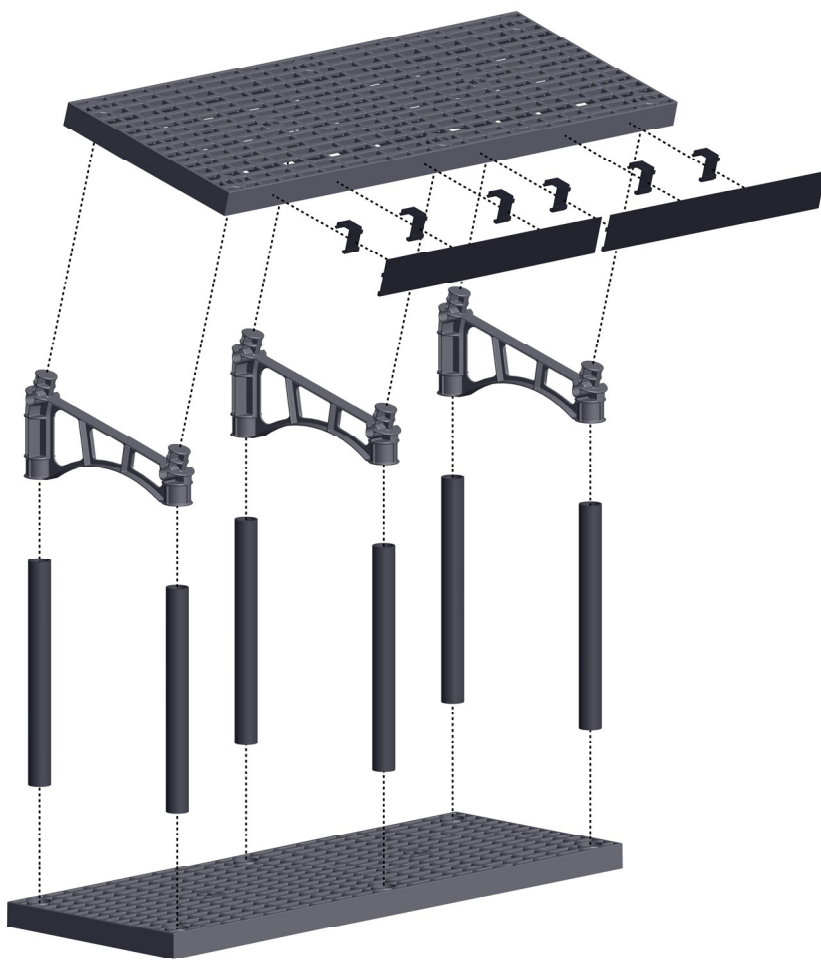

Exploded View

Items List

(1x) 66 x 24" Panel

(1x) 66 x 24" Panel (6 holes)

(3x) Tilt Frame

(2x) 32" Raised Plastic Edge

(6x) Edge Clips

(6x) 24" Legs