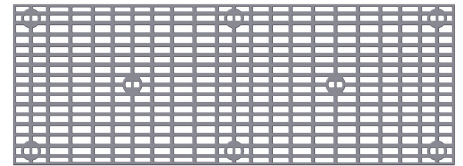

Exploded View

Items List

(1x) 66 x 24" Panel

(1x) 66 x 24" Panel (6 holes)

(3x) Tilt Frame

(2x) 32" Raised Plastic Edge

(6x) Edge Clips

(6x) 24" Legs