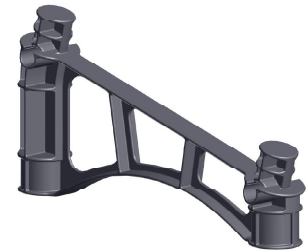

Exploded View

Items List

(1x) 66 x 24" Panel

(1x) 66 x 24" Panel (6 holes)

(3x) Tilt Frame

(2x) 32" Raised Plastic Edge

(6x) Edge Clips

(6x) 24" Legs