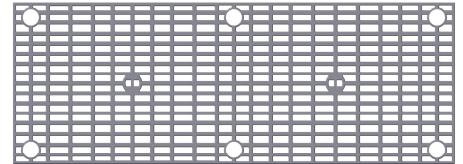

Exploded View

Items List

(1x) 66 x 24" Panel

(1x) 66 x 24" Panel (6 holes)

(3x) Tilt Frame

(2x) 32" Raised Plastic Edge

(6x) Edge Clips

(6x) 24" Legs