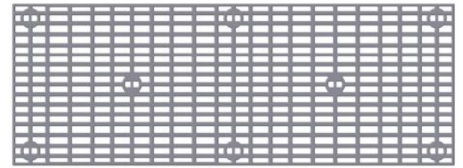

Exploded View

Items List

(1x) 66 x 24" Panel

(3x) Tilt Frame

(2x) 32" Raised Plastic Edge

(6x) Edge Clips

(6x) 12" Legs