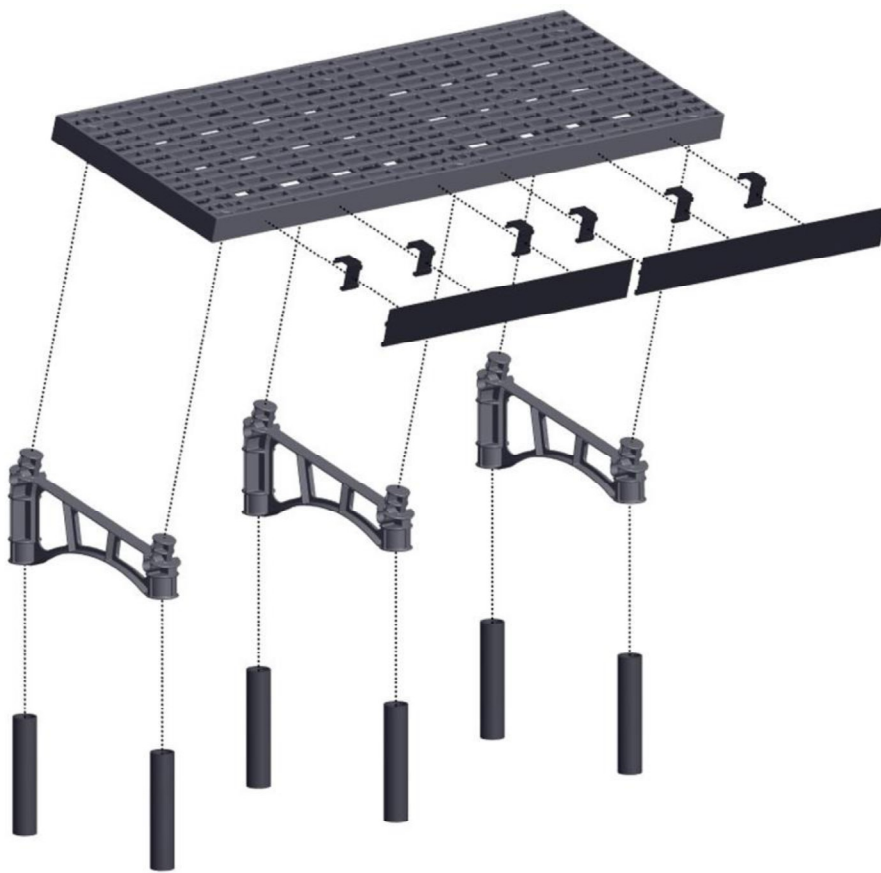

Exploded View

Items List

(1x) 66 x 24" Panel

(3x) Tilt Frame

(2x) 32" Raised Plastic Edge

(6x) Edge Clips

(6x) 12" Legs